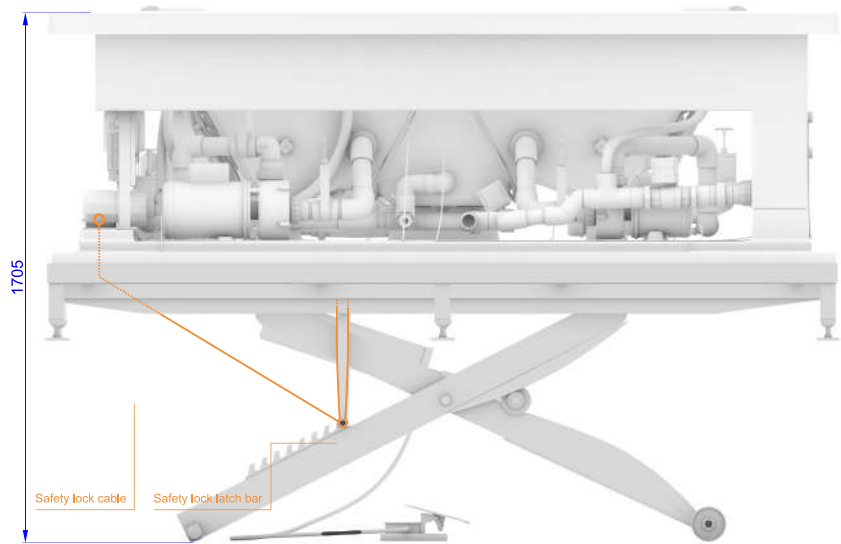

Section AA

units: millimeter

Please note: speakers are optional!			
DRAWN	2024-09-16	<b>aquatica</b> <sup>®</sup>	
...		TITLE	
QA		DOWNTOWN INFINITY Inground Spa	
...			
Dimensions are subject to a +/- 25 mm tolerance	SIZE	DWG NO	REV
	-		03
	SCALE		SHEET 1 OF 3

units: millimeter

■ Safety lock/ pedal

Please note: speakers are optional!				
DRAWN	2024-09-16	<p style="text-align: center;"><b>aquatica</b><sup>®</sup></p> <p style="text-align: center;">TITLE DOWNTOWN INFINITY Inground Pneumatic Elevator</p>		
...				
QA				
...				
Dimensions are subject to a +/- 25 mm tolerance	SIZE	-	DWG NO	REV 03
	SCALE			SHEET 2 OF 3

■ Safety lock/ pedal

units: millimeter

Please note: speakers are optional!				
DRAWN	2024-09-16	<b>aquatica</b> <sup>®</sup>		
...		TITLE		
QA		DOWNTOWN INFINITY		
...		Inground Pneumatic Elevator		
Dimensions are subject to a +/- 25 mm tolerance	SIZE	DWG NO	REV	03
	-			
	SCALE		SHEET 3 OF 3	