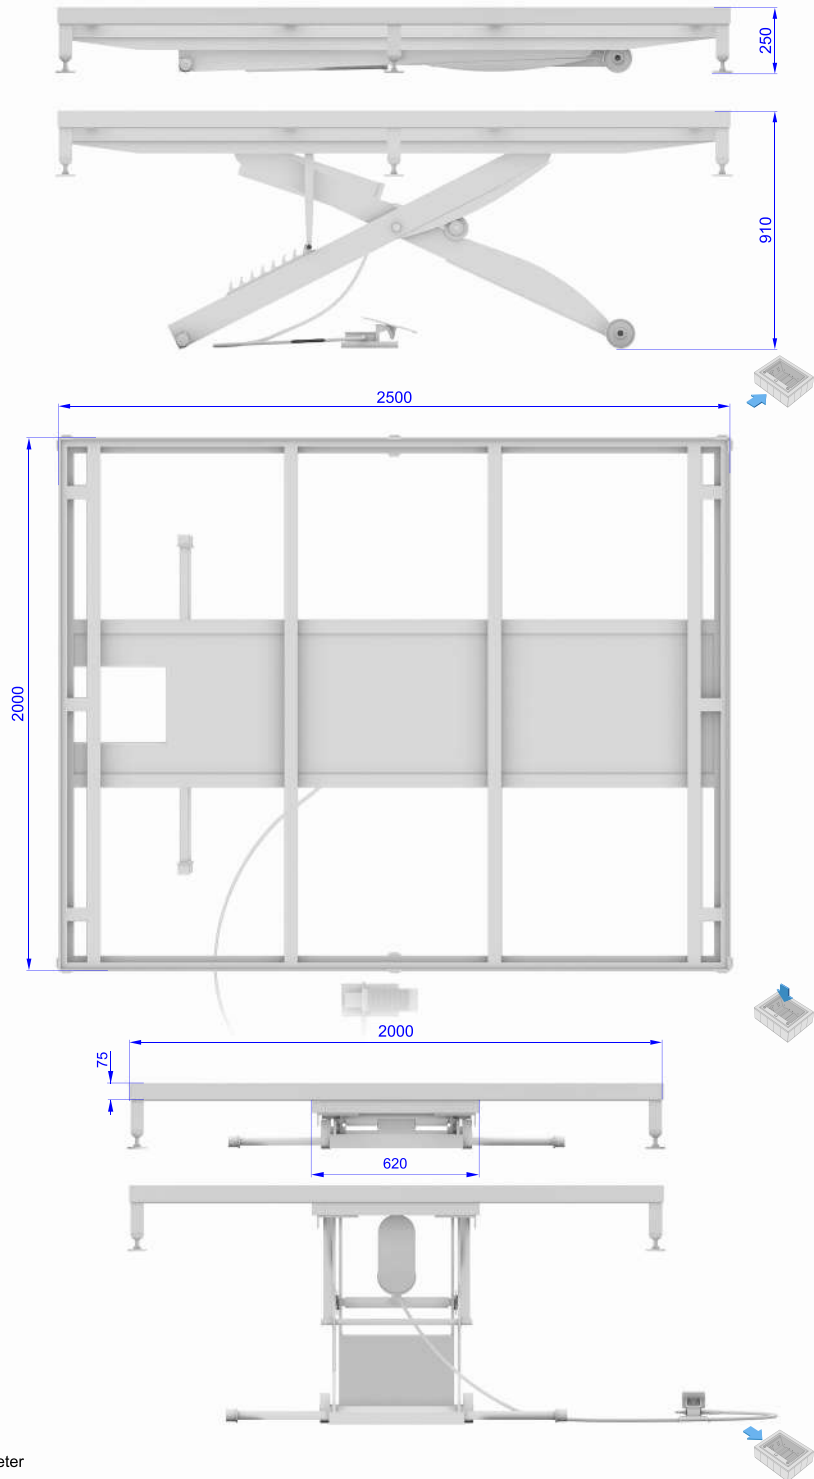

Section AA

units: millimeter

Please note: speakers are optional!			
DRAWN	2024-09-16	<b>aquatica</b> <sup>®</sup>	
...		TITLE	
QA		DOWNTOWN INFINITY Inground Spa	
...			
Dimensions are subject to a +/- 25 mm tolerance	SIZE	DWG NO	REV
	-		03
	SCALE		SHEET 1 OF 3

units: millimeter

■ Safety lock/ pedal

Please note: speakers are optional!				
DRAWN	2024-09-16	<p style="text-align: center;"><b>aquatica</b><sup>®</sup></p> <p style="text-align: center;">TITLE DOWNTOWN INFINITY Inground Pneumatic Elevator</p>		
...				
QA				
...				
Dimensions are subject to a +/- 25 mm tolerance	SIZE	-	DWG NO	REV 03
	SCALE			SHEET 2 OF 3

■ Safety lock/ pedal

units: millimeter

Please note: speakers are optional!				
DRAWN	2024-09-16	<b>aquatica</b> <sup>®</sup>		
...		TITLE		
QA		DOWNTOWN INFINITY		
...		Inground Pneumatic Elevator		
Dimensions are subject to a +/- 25 mm tolerance	SIZE	DWG NO	REV	03
	-			
	SCALE		SHEET 3 OF 3	