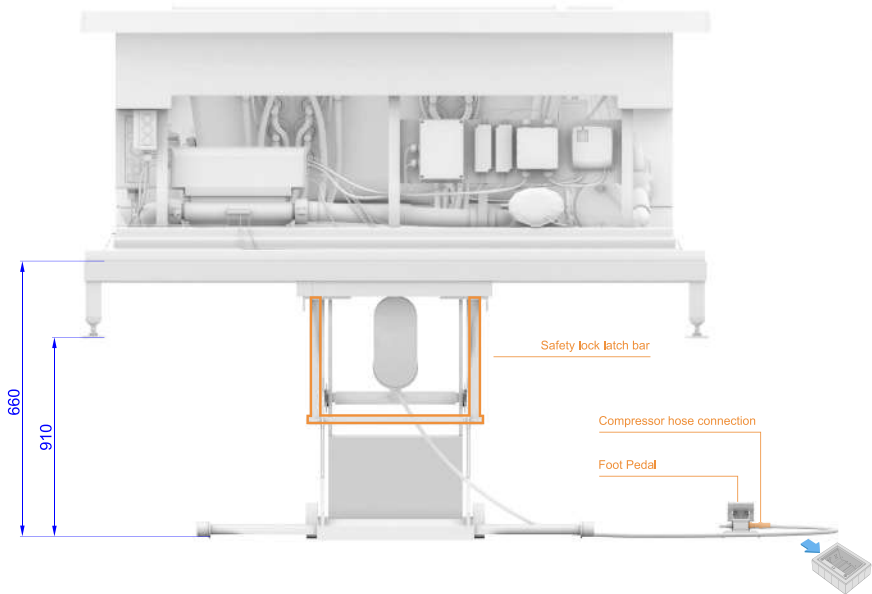

Section AA

units: millimeter

Please note: speakers are optional!			
DRAWN	2024-09-16	<b>aquatica</b> <sup>®</sup>	
...		TITLE	
QA		DOWNTOWN INFINITY Inground Spa	
...			
Dimensions are subject to a +/- 25 mm tolerance	SIZE	DWG NO	REV
	-		03
	SCALE		SHEET 1 OF 3

units: millimeter

■ Safety lock/ pedal

Please note: speakers are optional!				
DRAWN	2024-09-16	<p style="text-align: center;"><b>aquatica</b><sup>®</sup></p> <p style="text-align: center;">TITLE DOWNTOWN INFINITY Inground Pneumatic Elevator</p>		
...				
QA				
...				
Dimensions are subject to a +/- 25 mm tolerance	SIZE	-	DWG NO	REV 03
	SCALE			SHEET 2 OF 3

■ Safety lock/ pedal

units: millimeter

Please note: speakers are optional!				
DRAWN	2024-09-16	<b>aquatica</b> <sup>®</sup>		
...		TITLE		
QA		DOWNTOWN INFINITY		
...		Inground Pneumatic Elevator		
Dimensions are subject to a +/- 25 mm tolerance	SIZE	DWG NO	REV	03
	-			
	SCALE		SHEET 3 OF 3	