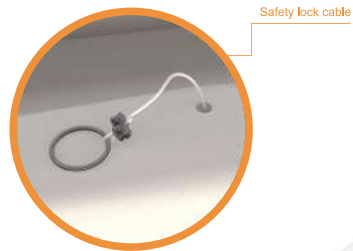

Section AA

units: millimeter

Please note: speakers are optional!			
DRAWN	2024-09-16	<b>aquatica</b> <sup>®</sup>	
...		TITLE	
QA		DOWNTOWN INFINITY Inground Spa	
...			
Dimensions are subject to a +/- 25 mm tolerance	SIZE	DWG NO	REV
	-		03
	SCALE		SHEET 1 OF 3

units: millimeter

■ Safety lock/ pedal

Please note: speakers are optional!				
DRAWN	2024-09-16	<p style="text-align: center;"><b>aquatica</b><sup>®</sup></p> <p style="text-align: center;">TITLE DOWNTOWN INFINITY Inground Pneumatic Elevator</p>		
...				
QA				
...				
Dimensions are subject to a +/- 25 mm tolerance	SIZE	-	DWG NO	REV 03
	SCALE			SHEET 2 OF 3

■ Safety lock/ pedal

units: millimeter

Please note: speakers are optional!				
DRAWN	2024-09-16	<b>aquatica</b> <sup>®</sup>		
...		TITLE		
QA		DOWNTOWN INFINITY		
...		Inground Pneumatic Elevator		
Dimensions are subject to a +/- 25 mm tolerance	SIZE	DWG NO	REV	03
	-			
	SCALE		SHEET 3 OF 3	