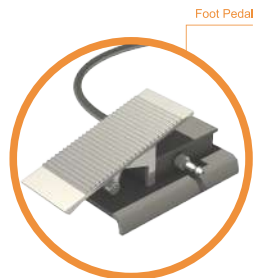

units: millimeter

■ Safety lock/ pedal

Please note: speakers are optional!				
DRAWN	2024-09-16	<p style="text-align: center;"><b>aquatica</b><sup>®</sup></p> <p style="text-align: center;">TITLE DOWNTOWN INFINITY Inground Pneumatic Elevator</p>		
...				
QA				
...				
Dimensions are subject to a +/- 25 mm tolerance	SIZE	-	DWG NO	REV 03
	SCALE			SHEET 2 OF 3

■ Safety lock/ pedal

units: millimeter

Please note: speakers are optional!				
DRAWN	2024-09-16	<b>aquatica</b> <sup>®</sup>		
...		TITLE		
QA		DOWNTOWN INFINITY		
...		Inground Pneumatic Elevator		
Dimensions are subject to a +/- 25 mm tolerance	SIZE	DWG NO	REV	03
	-			
	SCALE		SHEET 3 OF 3	